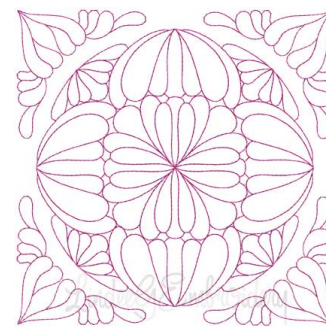

Name: Quilt Block 02 (4 sizes) Machine Embroidery Design

SKU: LGE01-lgs04314

Brand: Lindee G Embroidery

Unique Colors: 13 (1 color Stops)

Unique Colors

	Color Name (Color Code)	Manufacturer - Type
	Super White (1001) [No Color Selected]	madeira - rayon
	Dusty Lilac (1263) [No Color Selected]	madeira - rayon
	Crocus (286)	Exquisite - Polyester 1000m

Complete Color Sequence

#		Color Name (Color Code)	Manufacturer - Type
1		Super White (1001) [No Color Selected]	madeira - rayon
2		Super White (1001) [No Color Selected]	madeira - rayon
3		Crocus (286)	Exquisite - Polyester 1000m