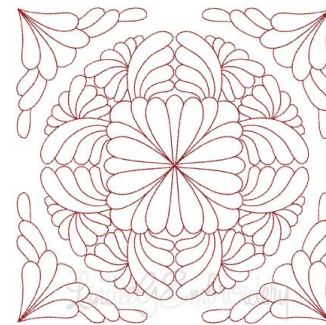

**Name:** Quilt Block 04 (4 sizes) Machine Embroidery Design

**SKU:** LGE01-lgs04313

**Brand:** Lindee G Embroidery

**Unique Colors:** 13 (1 color Stops)

## Unique Colors

	<b>Color Name (Color Code)</b>	<b>Manufacturer - Type</b>
	Super White (1001) [No Color Selected]	madeira - rayon
	Dusty Lilac (1263) [No Color Selected]	madeira - rayon
	Crocus (286)	Exquisite - Polyester 1000m

# Complete Color Sequence

#		Color Name (Color Code)	Manufacturer - Type
1		Super White (1001) [No Color Selected]	madeira - rayon
2		Super White (1001) [No Color Selected]	madeira - rayon
3		Crocus (286)	Exquisite - Polyester 1000m