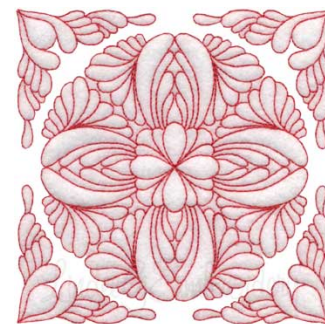

**Name:** Quilt Block 12 (4 sizes) Machine Embroidery Design

**SKU:** LGE01-lgs04312

**Brand:** Lindee G Embroidery

**Unique Colors:** 13 (1 color Stops)

## Unique Colors

	<b>Color Name (Color Code)</b>	<b>Manufacturer - Type</b>
	Super White (1001) [No Color Selected]	madeira - rayon
	Dusty Lilac (1263) [No Color Selected]	madeira - rayon
	Crocus (286)	Exquisite - Polyester 1000m

# Complete Color Sequence

#		Color Name (Color Code)	Manufacturer - Type
1		Super White (1001) [No Color Selected]	madeira - rayon
2		Super White (1001) [No Color Selected]	madeira - rayon
3		Crocus (286)	Exquisite - Polyester 1000m