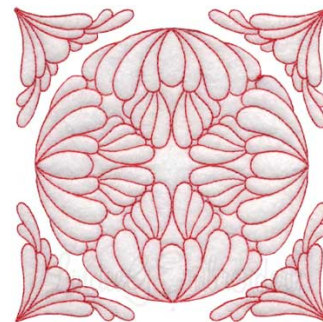

Name: Quilt Block 11 (4 sizes) Machine Embroidery Design

SKU: LGE01-lgs04311

Brand: Lindee G Embroidery

Unique Colors: 13 (1 color Stops)

Unique Colors

	Color Name (Color Code)	Manufacturer - Type
	Super White (1001) [No Color Selected]	madeira - rayon
	Dusty Lilac (1263) [No Color Selected]	madeira - rayon
	Crocus (286)	Exquisite - Polyester 1000m

Complete Color Sequence

#		Color Name (Color Code)	Manufacturer - Type
1		Super White (1001) [No Color Selected]	madeira - rayon
2		Super White (1001) [No Color Selected]	madeira - rayon
3		Crocus (286)	Exquisite - Polyester 1000m