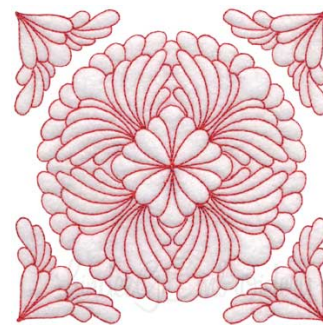

Name: Quilt Block 10 (4 sizes) Machine Embroidery Design

SKU: LGE01-lgs04310

Brand: Lindee G Embroidery

Unique Colors: 13 (1 color Stops)

Unique Colors

	Color Name (Color Code)	Manufacturer - Type
	Super White (1001) [No Color Selected]	madeira - rayon
	Dusty Lilac (1263) [No Color Selected]	madeira - rayon
	Crocus (286)	Exquisite - Polyester 1000m

Complete Color Sequence

#		Color Name (Color Code)	Manufacturer - Type
1		Super White (1001) [No Color Selected]	madeira - rayon
2		Super White (1001) [No Color Selected]	madeira - rayon
3		Crocus (286)	Exquisite - Polyester 1000m