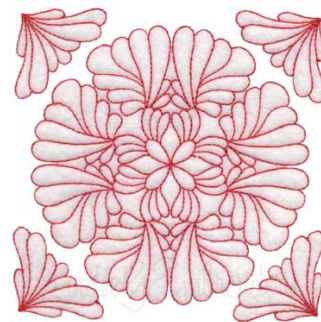

**Name:** Quilt Block 09 (4 sizes) Machine Embroidery Design

**SKU:** LGE01-lgs04309

**Brand:** Lindee G Embroidery

**Unique Colors:** 13 (1 color Stops)

## Unique Colors

|  | <b>Color Name (Color Code)</b>         | <b>Manufacturer - Type</b>  |
|--|--|-----------------------------|
|  | Super White (1001) [No Color Selected] | madeira - rayon             |
|  | Dusty Lilac (1263) [No Color Selected] | madeira - rayon             |
|  | Crocus (286)                           | Exquisite - Polyester 1000m |

# Complete Color Sequence

| # |   | Color Name (Color Code)                | Manufacturer - Type            |
|---|---|--|--------------------------------|
| 1 |  | Super White (1001) [No Color Selected] | madeira - rayon                |
| 2 |  | Super White (1001) [No Color Selected] | madeira - rayon                |
| 3 |  | Crocus (286)                           | Exquisite - Polyester<br>1000m |