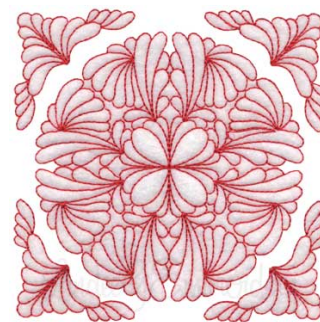

**Name:** Quilt Block 08 (4 sizes) Machine Embroidery Design

**SKU:** LGE01-lgs04308

**Brand:** Lindee G Embroidery

**Unique Colors:** 13 (1 color Stops)

## Unique Colors

	<b>Color Name (Color Code)</b>	<b>Manufacturer - Type</b>
	Super White (1001) [No Color Selected]	madeira - rayon
	Dusty Lilac (1263) [No Color Selected]	madeira - rayon
	Crocus (286)	Exquisite - Polyester 1000m

# Complete Color Sequence

#		Color Name (Color Code)	Manufacturer - Type
1		Super White (1001) [No Color Selected]	madeira - rayon
2		Super White (1001) [No Color Selected]	madeira - rayon
3		Crocus (286)	Exquisite - Polyester 1000m