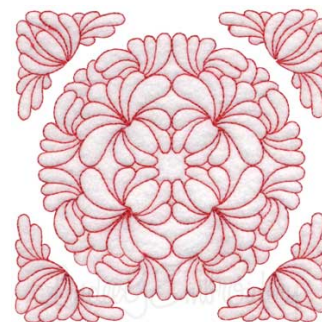

Name: Quilt Block 07 (4 sizes) Machine Embroidery Design

SKU: LGE01-lgs04307

Brand: Lindee G Embroidery

Unique Colors: 13 (1 color Stops)

Unique Colors

	Color Name (Color Code)	Manufacturer - Type
	Super White (1001) [No Color Selected]	madeira - rayon
	Dusty Lilac (1263) [No Color Selected]	madeira - rayon
	Crocus (286)	Exquisite - Polyester 1000m

Complete Color Sequence

#		Color Name (Color Code)	Manufacturer - Type
1		Super White (1001) [No Color Selected]	madeira - rayon
2		Super White (1001) [No Color Selected]	madeira - rayon
3		Crocus (286)	Exquisite - Polyester 1000m