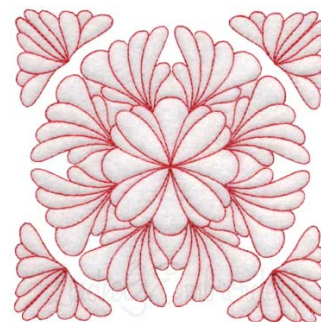

Name: Quilt Block 06 (4 sizes) Machine Embroidery Design

SKU: LGE01-lgs04306

Brand: Lindee G Embroidery

Unique Colors: 13 (1 color Stops)

Unique Colors

	Color Name (Color Code)	Manufacturer - Type
	Super White (1001) [No Color Selected]	madeira - rayon
	Dusty Lilac (1263) [No Color Selected]	madeira - rayon
	Crocus (286)	Exquisite - Polyester 1000m

Complete Color Sequence

#		Color Name (Color Code)	Manufacturer - Type
1		Super White (1001) [No Color Selected]	madeira - rayon
2		Super White (1001) [No Color Selected]	madeira - rayon
3		Crocus (286)	Exquisite - Polyester 1000m