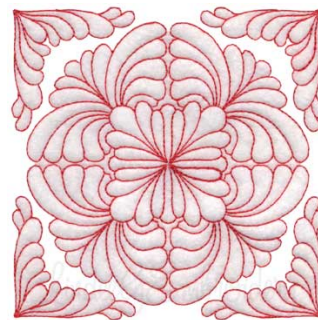

Name: Quilt Block 05 (4 sizes) Machine Embroidery Design

SKU: LGE01-lgs04305

Brand: Lindee G Embroidery

Unique Colors: 13 (1 color Stops)

Unique Colors

	Color Name (Color Code)	Manufacturer - Type
	Super White (1001) [No Color Selected]	madeira - rayon
	Dusty Lilac (1263) [No Color Selected]	madeira - rayon
	Crocus (286)	Exquisite - Polyester 1000m

Complete Color Sequence

#		Color Name (Color Code)	Manufacturer - Type
1		Super White (1001) [No Color Selected]	madeira - rayon
2		Super White (1001) [No Color Selected]	madeira - rayon
3		Crocus (286)	Exquisite - Polyester 1000m