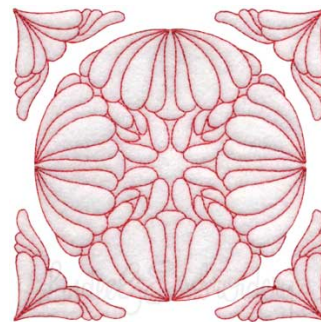

Name: Quilt Block 03 (4 sizes) Machine Embroidery Design

SKU: LGE01-lgs04303

Brand: Lindee G Embroidery

Unique Colors: 13 (1 color Stops)

Unique Colors

	Color Name (Color Code)	Manufacturer - Type
	Super White (1001) [No Color Selected]	madeira - rayon
	Dusty Lilac (1263) [No Color Selected]	madeira - rayon
	Crocus (286)	Exquisite - Polyester 1000m

Complete Color Sequence

#		Color Name (Color Code)	Manufacturer - Type
1		Super White (1001) [No Color Selected]	madeira - rayon
2		Super White (1001) [No Color Selected]	madeira - rayon
3		Crocus (286)	Exquisite - Polyester 1000m