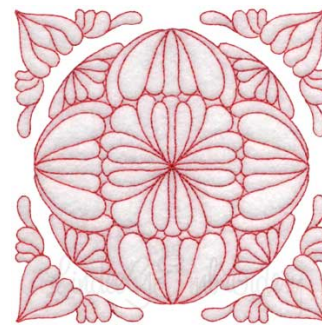

Name: Quilt Block 02 (4 sizes) Machine Embroidery Design

SKU: LGE01-lgs04302

Brand: Lindee G Embroidery

Unique Colors: 13 (1 color Stops)

Unique Colors

	Color Name (Color Code)	Manufacturer - Type
	Super White (1001) [No Color Selected]	madeira - rayon
	Dusty Lilac (1263) [No Color Selected]	madeira - rayon
	Crocus (286)	Exquisite - Polyester 1000m

Complete Color Sequence

#		Color Name (Color Code)	Manufacturer - Type
1		Super White (1001) [No Color Selected]	madeira - rayon
2		Super White (1001) [No Color Selected]	madeira - rayon
3		Crocus (286)	Exquisite - Polyester 1000m