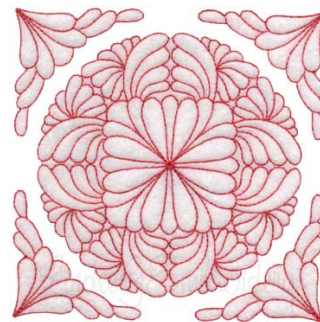

Name: Quilt Block 04 (4 sizes) Machine Embroidery Design

SKU: LGE01-lgs04301

Brand: Lindee G Embroidery

Unique Colors: 13 (1 color Stops)

Unique Colors

	Color Name (Color Code)	Manufacturer - Type
	Super White (1001) [No Color Selected]	madeira - rayon
	Dusty Lilac (1263) [No Color Selected]	madeira - rayon
	Crocus (286)	Exquisite - Polyester 1000m

Complete Color Sequence

#		Color Name (Color Code)	Manufacturer - Type
1		Super White (1001) [No Color Selected]	madeira - rayon
2		Super White (1001) [No Color Selected]	madeira - rayon
3		Crocus (286)	Exquisite - Polyester 1000m