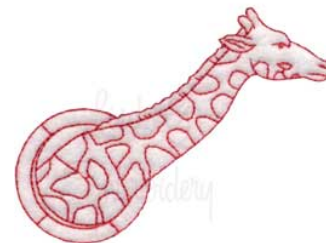

Name: Giraffe Machine Embroidery Design

SKU: LGE01-lgs03037

Brand: Lindee G Embroidery

Unique Colors: 13 (1 color Stops)

Unique Colors

	Color Name (Color Code)	Manufacturer - Type
	Super White (1001) [No Color Selected]	madeira - rayon
	Dusty Lilac (1263) [No Color Selected]	madeira - rayon
	Crocus (286)	Exquisite - Polyester 1000m

Complete Color Sequence

#		Color Name (Color Code)	Manufacturer - Type
1		Super White (1001) [No Color Selected]	madeira - rayon
2		Super White (1001) [No Color Selected]	madeira - rayon
3		Crocus (286)	Exquisite - Polyester 1000m