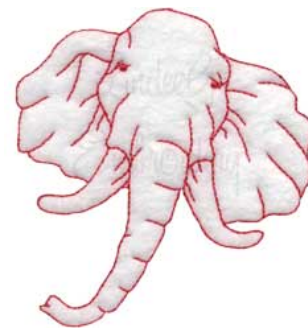

**Name:** Elephant Machine Embroidery Design

**SKU:** LGE01-lgs03021

**Brand:** Lindee G Embroidery

**Unique Colors:** 13 (1 color Stops)

## Unique Colors

	<b>Color Name (Color Code)</b>	<b>Manufacturer - Type</b>
	Super White (1001) [No Color Selected]	madeira - rayon
	Dusty Lilac (1263) [No Color Selected]	madeira - rayon
	Crocus (286)	Exquisite - Polyester 1000m

# Complete Color Sequence

#		Color Name (Color Code)	Manufacturer - Type
1		Super White (1001) [No Color Selected]	madeira - rayon
2		Super White (1001) [No Color Selected]	madeira - rayon
3		Crocus (286)	Exquisite - Polyester 1000m