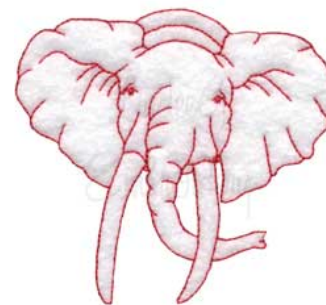

**Name:** elephant Machine Embroidery Design

**SKU:** LGE01-lgs03003

**Brand:** Lindee G Embroidery

**Unique Colors:** 13 (1 color Stops)

## Unique Colors

	<b>Color Name (Color Code)</b>	<b>Manufacturer - Type</b>
	Super White (1001) [No Color Selected]	madeira - rayon
	Dusty Lilac (1263) [No Color Selected]	madeira - rayon
	Crocus (286)	Exquisite - Polyester 1000m

# Complete Color Sequence

#		Color Name (Color Code)	Manufacturer - Type
1		Super White (1001) [No Color Selected]	madeira - rayon
2		Super White (1001) [No Color Selected]	madeira - rayon
3		Crocus (286)	Exquisite - Polyester 1000m