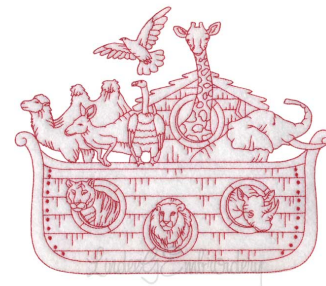

Name: Noah's Ark Design 0 Machine Embroidery Design

SKU: LGE01-lgs02910

Brand: Lindee G Embroidery

Unique Colors: 13 (1 color Stops)

Unique Colors

	Color Name (Color Code)	Manufacturer - Type
	Super White (1001) [No Color Selected]	madeira - rayon
	Dusty Lilac (1263) [No Color Selected]	madeira - rayon
	Crocus (286)	Exquisite - Polyester 1000m

Complete Color Sequence

#		Color Name (Color Code)	Manufacturer - Type
1		Super White (1001) [No Color Selected]	madeira - rayon
2		Super White (1001) [No Color Selected]	madeira - rayon
3		Crocus (286)	Exquisite - Polyester 1000m