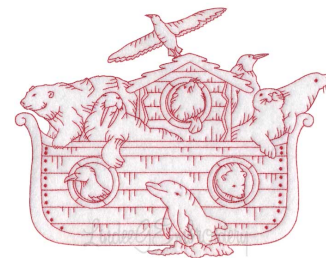

Name: Noah's Ark Design 9 Machine Embroidery Design

SKU: LGE01-lgs02909

Brand: Lindee G Embroidery

Unique Colors: 13 (1 color Stops)

Unique Colors

	Color Name (Color Code)	Manufacturer - Type
	Super White (1001) [No Color Selected]	madeira - rayon
	Dusty Lilac (1263) [No Color Selected]	madeira - rayon
	Crocus (286)	Exquisite - Polyester 1000m