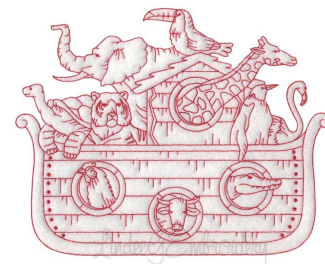

Name: Noah's Ark Design 8 Machine Embroidery Design

SKU: LGE01-lgs02908

Brand: Lindee G Embroidery

Unique Colors: 13 (1 color Stops)

Unique Colors

	Color Name (Color Code)	Manufacturer - Type
	Super White (1001) [No Color Selected]	madeira - rayon
	Dusty Lilac (1263) [No Color Selected]	madeira - rayon
	Crocus (286)	Exquisite - Polyester 1000m

Complete Color Sequence

#		Color Name (Color Code)	Manufacturer - Type
1		Super White (1001) [No Color Selected]	madeira - rayon
2		Super White (1001) [No Color Selected]	madeira - rayon
3		Crocus (286)	Exquisite - Polyester 1000m