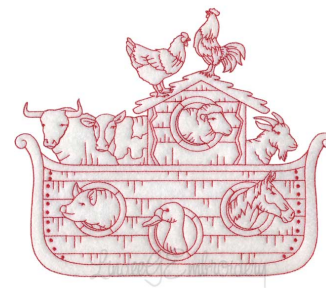

Name: Noah's Ark Design 7 Machine Embroidery Design

SKU: LGE01-lgs02907

Brand: Lindee G Embroidery

Unique Colors: 13 (1 color Stops)

Unique Colors

	Color Name (Color Code)	Manufacturer - Type
	Super White (1001) [No Color Selected]	madeira - rayon
	Dusty Lilac (1263) [No Color Selected]	madeira - rayon
	Crocus (286)	Exquisite - Polyester 1000m

Complete Color Sequence

#		Color Name (Color Code)	Manufacturer - Type
1		Super White (1001) [No Color Selected]	madeira - rayon
2		Super White (1001) [No Color Selected]	madeira - rayon
3		Crocus (286)	Exquisite - Polyester 1000m