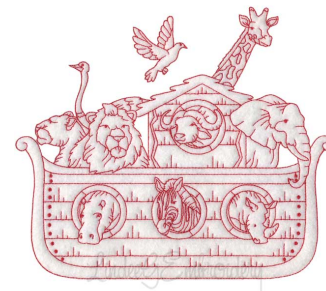

Name: Noah's Ark Design 6 Machine Embroidery Design

SKU: LGE01-lgs02906

Brand: Lindee G Embroidery

Unique Colors: 13 (1 color Stops)

Unique Colors

	Color Name (Color Code)	Manufacturer - Type
	Super White (1001) [No Color Selected]	madeira - rayon
	Dusty Lilac (1263) [No Color Selected]	madeira - rayon
	Crocus (286)	Exquisite - Polyester 1000m

Complete Color Sequence

#		Color Name (Color Code)	Manufacturer - Type
1		Super White (1001) [No Color Selected]	madeira - rayon
2		Super White (1001) [No Color Selected]	madeira - rayon
3		Crocus (286)	Exquisite - Polyester 1000m