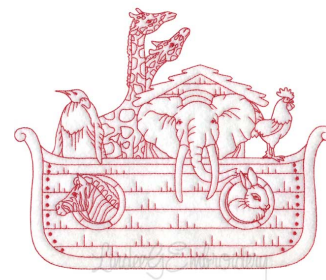

Name: Noah's Ark Design Machine Embroidery Design

SKU: LGE01-lgs02901

Brand: Lindee G Embroidery

Unique Colors: 13 (1 color Stops)

Unique Colors

	Color Name (Color Code)	Manufacturer - Type
	Super White (1001) [No Color Selected]	madeira - rayon
	Dusty Lilac (1263) [No Color Selected]	madeira - rayon
	Crocus (286)	Exquisite - Polyester 1000m

Complete Color Sequence

#		Color Name (Color Code)	Manufacturer - Type
1		Super White (1001) [No Color Selected]	madeira - rayon
2		Super White (1001) [No Color Selected]	madeira - rayon
3		Crocus (286)	Exquisite - Polyester 1000m