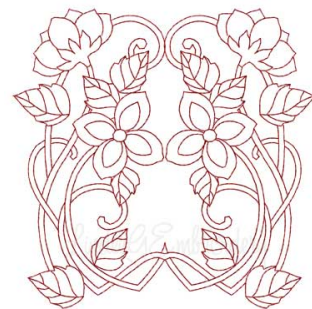

**Name:** Deco Floral Redwork 9 - full (2 sizes)  
Machine Embroidery Design

**SKU:** LGE01-lgs02737

**Brand:** Lindee G Embroidery

**Unique Colors:** 13 (1 color Stops)

## Unique Colors

	<b>Color Name (Color Code)</b>	<b>Manufacturer - Type</b>
	Super White (1001) [No Color Selected]	madeira - rayon
	Dusty Lilac (1263) [No Color Selected]	madeira - rayon
	Crocus (286)	Exquisite - Polyester 1000m