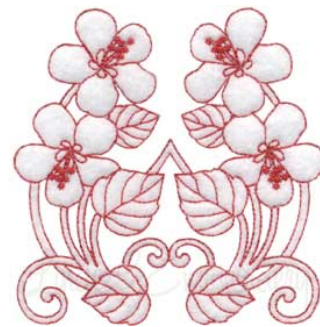

Name: Deco Floral Redwork 6 - full (2 sizes)
Machine Embroidery Design

SKU: LGE01-lgs02701

Brand: Lindee G Embroidery

Unique Colors: 13 (1 color Stops)

Unique Colors

	Color Name (Color Code)	Manufacturer - Type
	Super White (1001) [No Color Selected]	madeira - rayon
	Dusty Lilac (1263) [No Color Selected]	madeira - rayon
	Crocus (286)	Exquisite - Polyester 1000m

Complete Color Sequence

#		Color Name (Color Code)	Manufacturer - Type
1		Super White (1001) [No Color Selected]	madeira - rayon
2		Super White (1001) [No Color Selected]	madeira - rayon
3		Crocus (286)	Exquisite - Polyester 1000m