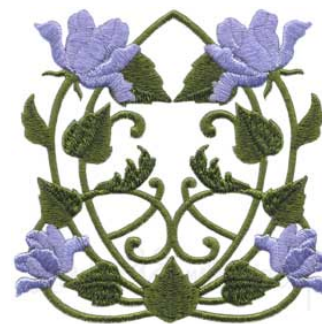

Name: Deco Floral 6 - full Machine Embroidery Design

SKU: LGE01-lgs02611

Brand: Lindee G Embroidery

Unique Colors: 13 (3 color Stops)

Unique Colors

	Color Name (Color Code)	Manufacturer - Type
	Super White (1001) [No Color Selected]	madeira - rayon
	Dusty Lilac (1263) [No Color Selected]	madeira - rayon
	Crocus (286)	Exquisite - Polyester 1000m

Complete Color Sequence

#		Color Name (Color Code)	Manufacturer - Type
1		Super White (1001) [No Color Selected]	madeira - rayon
2		Super White (1001) [No Color Selected]	madeira - rayon
3		Crocus (286)	Exquisite - Polyester 1000m