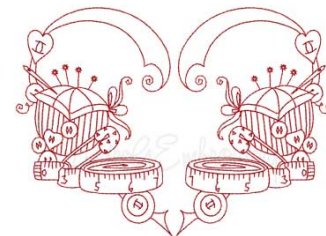

Name: Redwork Sewing Design 35 Machine Embroidery Design

SKU: LGE01-lgs02535

Brand: Lindee G Embroidery

Unique Colors: 13 (1 color Stops)

Unique Colors

	Color Name (Color Code)	Manufacturer - Type
	Super White (1001) [No Color Selected]	madeira - rayon
	Dusty Lilac (1263) [No Color Selected]	madeira - rayon
	Crocus (286)	Exquisite - Polyester 1000m

Complete Color Sequence

#		Color Name (Color Code)	Manufacturer - Type
1		Super White (1001) [No Color Selected]	madeira - rayon
2		Super White (1001) [No Color Selected]	madeira - rayon
3		Crocus (286)	Exquisite - Polyester 1000m