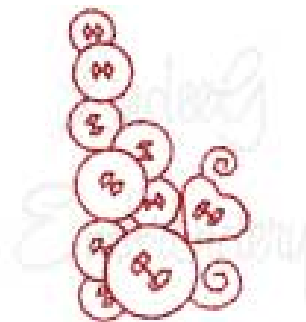

Name: Redwork Sewing Design 29 Machine Embroidery Design

SKU: LGE01-lgs02529

Brand: Lindee G Embroidery

Unique Colors: 13 (1 color Stops)

Unique Colors

	Color Name (Color Code)	Manufacturer - Type
	Super White (1001) [No Color Selected]	madeira - rayon
	Dusty Lilac (1263) [No Color Selected]	madeira - rayon
	Crocus (286)	Exquisite - Polyester 1000m

Complete Color Sequence

#		Color Name (Color Code)	Manufacturer - Type
1		Super White (1001) [No Color Selected]	madeira - rayon
2		Super White (1001) [No Color Selected]	madeira - rayon
3		Crocus (286)	Exquisite - Polyester 1000m