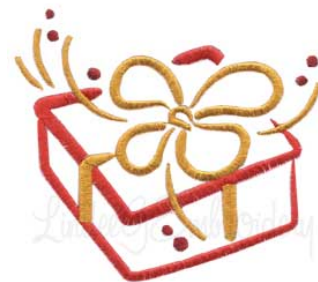

Name: Gift Machine Embroidery Design

SKU: LGE01-lgs02209

Brand: Lindee G Embroidery

Unique Colors: 13 (3 color Stops)

Unique Colors

| | Color Name (Color Code) | Manufacturer - Type |
|--|--|-----------------------------|
|  | Super White (1001) [No Color Selected] | madeira - rayon |
|  | Dusty Lilac (1263) [No Color Selected] | madeira - rayon |
|  | Crocus (286) | Exquisite - Polyester 1000m |