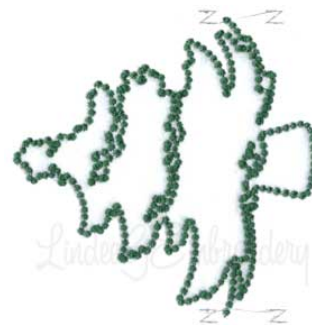

Name: Candlewick Tree Continuous Border
Machine Embroidery Design

SKU: LGE01-lgs02122

Brand: Lindee G Embroidery

Unique Colors: 13 (3 color Stops)

Unique Colors

	Color Name (Color Code)	Manufacturer - Type
	Super White (1001) [No Color Selected]	madeira - rayon
	Dusty Lilac (1263) [No Color Selected]	madeira - rayon
	Crocus (286)	Exquisite - Polyester 1000m

Complete Color Sequence

#		Color Name (Color Code)	Manufacturer - Type
1		Super White (1001) [No Color Selected]	madeira - rayon
2		Super White (1001) [No Color Selected]	madeira - rayon
3		Crocus (286)	Exquisite - Polyester 1000m