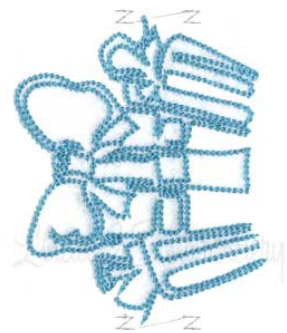

Name: Present Continuous Border - Chain St.
Machine Embroidery Design

SKU: LGE01-lgs02120

Brand: Lindee G Embroidery

Unique Colors: 13 (3 color Stops)

Unique Colors

	Color Name (Color Code)	Manufacturer - Type
	Super White (1001) [No Color Selected]	madeira - rayon
	Dusty Lilac (1263) [No Color Selected]	madeira - rayon
	Crocus (286)	Exquisite - Polyester 1000m

Complete Color Sequence

#		Color Name (Color Code)	Manufacturer - Type
1		Super White (1001) [No Color Selected]	madeira - rayon
2		Super White (1001) [No Color Selected]	madeira - rayon
3		Crocus (286)	Exquisite - Polyester 1000m