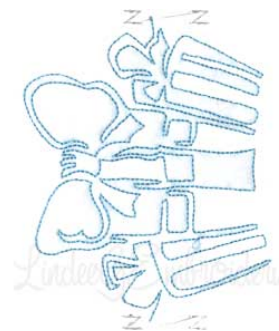

Name: Present Continuous Border - Bean st.
Machine Embroidery Design

SKU: LGE01-lgs02110

Brand: Lindee G Embroidery

Unique Colors: 13 (3 color Stops)

Unique Colors

	Color Name (Color Code)	Manufacturer - Type
	Super White (1001) [No Color Selected]	madeira - rayon
	Dusty Lilac (1263) [No Color Selected]	madeira - rayon
	Crocus (286)	Exquisite - Polyester 1000m

Complete Color Sequence

#		Color Name (Color Code)	Manufacturer - Type
1		Super White (1001) [No Color Selected]	madeira - rayon
2		Super White (1001) [No Color Selected]	madeira - rayon
3		Crocus (286)	Exquisite - Polyester 1000m