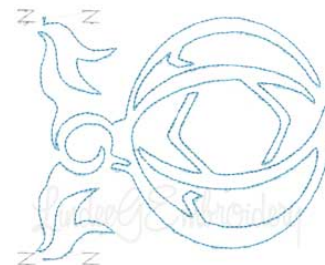

Name: Ornament Continuous Border - Bean st.
Machine Embroidery Design

SKU: LGE01-lgs02101

Brand: Lindee G Embroidery

Unique Colors: 13 (3 color Stops)

Unique Colors

	Color Name (Color Code)	Manufacturer - Type
	Super White (1001) [No Color Selected]	madeira - rayon
	Dusty Lilac (1263) [No Color Selected]	madeira - rayon
	Crocus (286)	Exquisite - Polyester 1000m

Complete Color Sequence

#		Color Name (Color Code)	Manufacturer - Type
1		Super White (1001) [No Color Selected]	madeira - rayon
2		Super White (1001) [No Color Selected]	madeira - rayon
3		Crocus (286)	Exquisite - Polyester 1000m