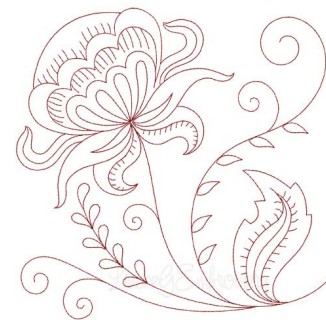

Name: Jacobean Redwork Flower 8 Machine Embroidery Design

SKU: LGE01-lgs01928

Brand: Lindee G Embroidery

Unique Colors: 13 (1 color Stops)

Unique Colors

	Color Name (Color Code)	Manufacturer - Type
	Super White (1001) [No Color Selected]	madeira - rayon
	Dusty Lilac (1263) [No Color Selected]	madeira - rayon
	Crocus (286)	Exquisite - Polyester 1000m

Complete Color Sequence

#		Color Name (Color Code)	Manufacturer - Type
1		Super White (1001) [No Color Selected]	madeira - rayon
2		Super White (1001) [No Color Selected]	madeira - rayon
3		Crocus (286)	Exquisite - Polyester 1000m