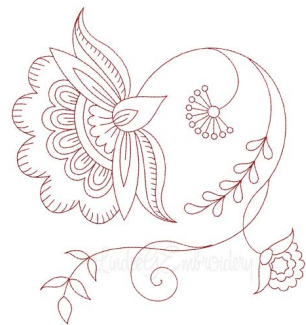

Name: Jacobean Redwork Flower 3 Machine Embroidery Design

SKU: LGE01-lgs01923

Brand: Lindee G Embroidery

Unique Colors: 13 (1 color Stops)

Unique Colors

	Color Name (Color Code)	Manufacturer - Type
	Super White (1001) [No Color Selected]	madeira - rayon
	Dusty Lilac (1263) [No Color Selected]	madeira - rayon
	Crocus (286)	Exquisite - Polyester 1000m

Complete Color Sequence

#		Color Name (Color Code)	Manufacturer - Type
1		Super White (1001) [No Color Selected]	madeira - rayon
2		Super White (1001) [No Color Selected]	madeira - rayon
3		Crocus (286)	Exquisite - Polyester 1000m