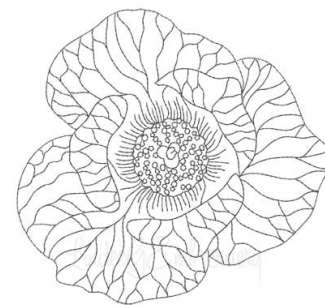

Name: 3-Petal Flower Machine Embroidery Design

SKU: LGE01-lgs01703

Brand: Lindee G Embroidery

Unique Colors: 13 (1 color Stops)

Unique Colors

	Color Name (Color Code)	Manufacturer - Type
	Super White (1001) [No Color Selected]	madeira - rayon
	Dusty Lilac (1263) [No Color Selected]	madeira - rayon
	Crocus (286)	Exquisite - Polyester 1000m

Complete Color Sequence

#		Color Name (Color Code)	Manufacturer - Type
1		Super White (1001) [No Color Selected]	madeira - rayon
2		Super White (1001) [No Color Selected]	madeira - rayon
3		Crocus (286)	Exquisite - Polyester 1000m