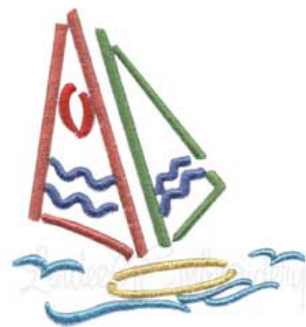

Name: Wind Surfer Machine Embroidery Design

SKU: LGE01-lgs01614

Brand: Lindee G Embroidery

Unique Colors: 13 (6 color Stops)

Unique Colors

	Color Name (Color Code)	Manufacturer - Type
	Super White (1001) [No Color Selected]	madeira - rayon
	Dusty Lilac (1263) [No Color Selected]	madeira - rayon
	Crocus (286)	Exquisite - Polyester 1000m