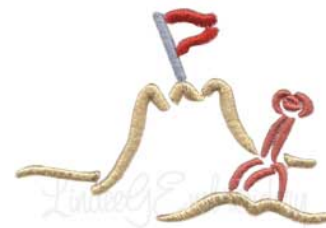

Name: Sand castle Machine Embroidery Design

SKU: LGE01-lgs01613

Brand: Lindee G Embroidery

Unique Colors: 13 (4 color Stops)

Unique Colors

	Color Name (Color Code)	Manufacturer - Type
	Super White (1001) [No Color Selected]	madeira - rayon
	Dusty Lilac (1263) [No Color Selected]	madeira - rayon
	Crocus (286)	Exquisite - Polyester 1000m

Complete Color Sequence

#		Color Name (Color Code)	Manufacturer - Type
1		Super White (1001) [No Color Selected]	madeira - rayon
2		Super White (1001) [No Color Selected]	madeira - rayon
3		Crocus (286)	Exquisite - Polyester 1000m