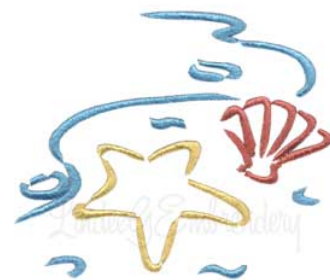

Name: Star Fish & Shell Machine Embroidery Design

SKU: LGE01-lgs01601

Brand: Lindee G Embroidery

Unique Colors: 13 (3 color Stops)

Unique Colors

	Color Name (Color Code)	Manufacturer - Type
	Super White (1001) [No Color Selected]	madeira - rayon
	Dusty Lilac (1263) [No Color Selected]	madeira - rayon
	Crocus (286)	Exquisite - Polyester 1000m

Complete Color Sequence

#		Color Name (Color Code)	Manufacturer - Type
1		Super White (1001) [No Color Selected]	madeira - rayon
2		Super White (1001) [No Color Selected]	madeira - rayon
3		Crocus (286)	Exquisite - Polyester 1000m