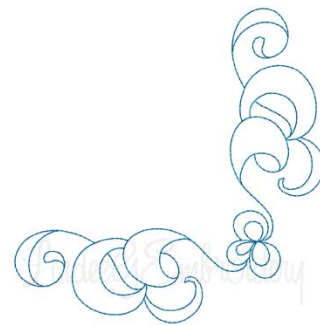

Name: Quilted Corners Machine Embroidery Design

SKU: LGE01-lgs01522

Brand: Lindee G Embroidery

Unique Colors: 13 (1 color Stops)

Unique Colors

	Color Name (Color Code)	Manufacturer - Type
	Super White (1001) [No Color Selected]	madeira - rayon
	Dusty Lilac (1263) [No Color Selected]	madeira - rayon
	Crocus (286)	Exquisite - Polyester 1000m

Complete Color Sequence

#		Color Name (Color Code)	Manufacturer - Type
1		Super White (1001) [No Color Selected]	madeira - rayon
2		Super White (1001) [No Color Selected]	madeira - rayon
3		Crocus (286)	Exquisite - Polyester 1000m