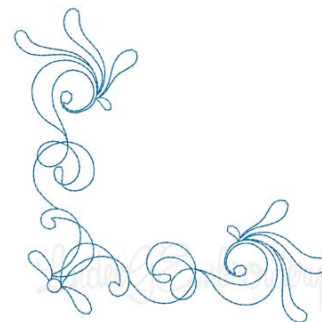

Name: Quilted Corners 7 Machine Embroidery Design

SKU: LGE01-lgs01518

Brand: Lindee G Embroidery

Unique Colors: 13 (1 color Stops)

Unique Colors

	Color Name (Color Code)	Manufacturer - Type
	Super White (1001) [No Color Selected]	madeira - rayon
	Dusty Lilac (1263) [No Color Selected]	madeira - rayon
	Crocus (286)	Exquisite - Polyester 1000m

Complete Color Sequence

#		Color Name (Color Code)	Manufacturer - Type
1		Super White (1001) [No Color Selected]	madeira - rayon
2		Super White (1001) [No Color Selected]	madeira - rayon
3		Crocus (286)	Exquisite - Polyester 1000m