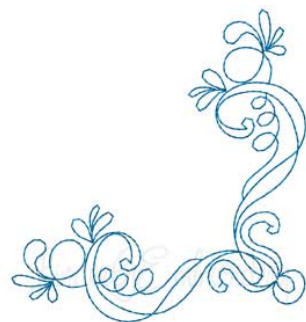

Name: Quilted Corners 5 Machine Embroidery Design

SKU: LGE01-lgs01505

Brand: Lindee G Embroidery

Unique Colors: 13 (1 color Stops)

Unique Colors

	Color Name (Color Code)	Manufacturer - Type
	Super White (1001) [No Color Selected]	madeira - rayon
	Dusty Lilac (1263) [No Color Selected]	madeira - rayon
	Crocus (286)	Exquisite - Polyester 1000m