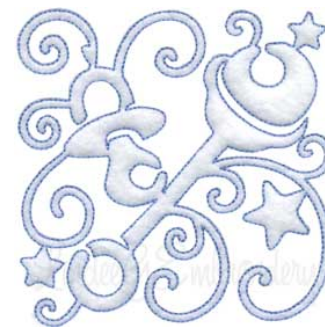

Name: Pacifier Quilt Block Machine Embroidery Design

SKU: LGE01-lgs01404

Brand: Lindee G Embroidery

Unique Colors: 13 (1 color Stops)

Unique Colors

	Color Name (Color Code)	Manufacturer - Type
	Super White (1001) [No Color Selected]	madeira - rayon
	Dusty Lilac (1263) [No Color Selected]	madeira - rayon
	Crocus (286)	Exquisite - Polyester 1000m

Complete Color Sequence

#		Color Name (Color Code)	Manufacturer - Type
1		Super White (1001) [No Color Selected]	madeira - rayon
2		Super White (1001) [No Color Selected]	madeira - rayon
3		Crocus (286)	Exquisite - Polyester 1000m