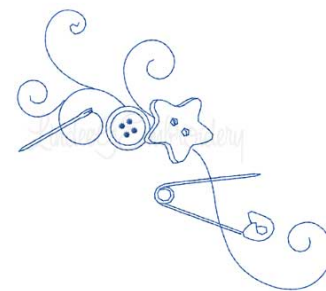

Name: Safety Pin & Buttons Machine Embroidery Design

SKU: LGE01-lgs01219

Brand: Lindee G Embroidery

Unique Colors: 13 (1 color Stops)

Unique Colors

	Color Name (Color Code)	Manufacturer - Type
	Super White (1001) [No Color Selected]	madeira - rayon
	Dusty Lilac (1263) [No Color Selected]	madeira - rayon
	Crocus (286)	Exquisite - Polyester 1000m

Complete Color Sequence

#		Color Name (Color Code)	Manufacturer - Type
1		Super White (1001) [No Color Selected]	madeira - rayon
2		Super White (1001) [No Color Selected]	madeira - rayon
3		Crocus (286)	Exquisite - Polyester 1000m