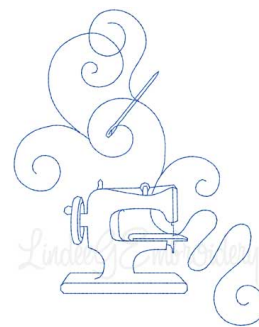

Name: Sewing Machine Machine Embroidery Design

SKU: LGE01-lgs01216

Brand: Lindee G Embroidery

Unique Colors: 13 (1 color Stops)

Unique Colors

	Color Name (Color Code)	Manufacturer - Type
	Super White (1001) [No Color Selected]	madeira - rayon
	Dusty Lilac (1263) [No Color Selected]	madeira - rayon
	Crocus (286)	Exquisite - Polyester 1000m

Complete Color Sequence

#		Color Name (Color Code)	Manufacturer - Type
1		Super White (1001) [No Color Selected]	madeira - rayon
2		Super White (1001) [No Color Selected]	madeira - rayon
3		Crocus (286)	Exquisite - Polyester 1000m