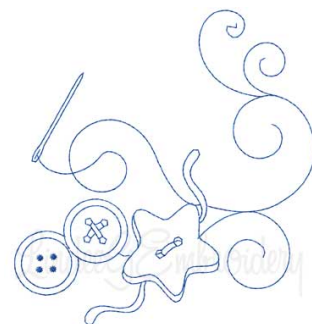

Name: Buttons Machine Embroidery Design

SKU: LGE01-lgs01215

Brand: Lindee G Embroidery

Unique Colors: 13 (1 color Stops)

Unique Colors

	Color Name (Color Code)	Manufacturer - Type
	Super White (1001) [No Color Selected]	madeira - rayon
	Dusty Lilac (1263) [No Color Selected]	madeira - rayon
	Crocus (286)	Exquisite - Polyester 1000m