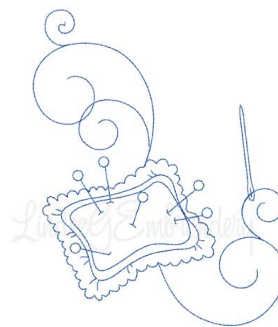

Name: Pin Cushion Machine Embroidery Design

SKU: LGE01-lgs01212

Brand: Lindee G Embroidery

Unique Colors: 13 (1 color Stops)

Unique Colors

	Color Name (Color Code)	Manufacturer - Type
	Super White (1001) [No Color Selected]	madeira - rayon
	Dusty Lilac (1263) [No Color Selected]	madeira - rayon
	Crocus (286)	Exquisite - Polyester 1000m

Complete Color Sequence

#		Color Name (Color Code)	Manufacturer - Type
1		Super White (1001) [No Color Selected]	madeira - rayon
2		Super White (1001) [No Color Selected]	madeira - rayon
3		Crocus (286)	Exquisite - Polyester 1000m