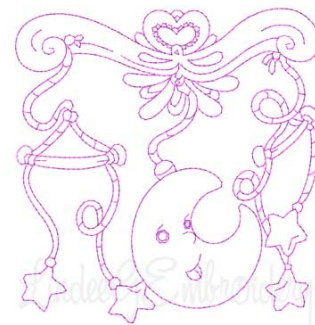

Name: Mobile Machine Embroidery Design

SKU: LGE01-lgs01123

Brand: Lindee G Embroidery

Unique Colors: 13 (1 color Stops)

Unique Colors

	Color Name (Color Code)	Manufacturer - Type
	Super White (1001) [No Color Selected]	madeira - rayon
	Dusty Lilac (1263) [No Color Selected]	madeira - rayon
	Crocus (286)	Exquisite - Polyester 1000m

Complete Color Sequence

#		Color Name (Color Code)	Manufacturer - Type
1		Super White (1001) [No Color Selected]	madeira - rayon
2		Super White (1001) [No Color Selected]	madeira - rayon
3		Crocus (286)	Exquisite - Polyester 1000m