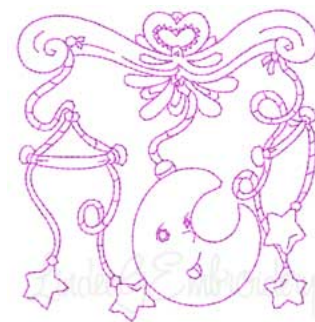

Name: Mobile Machine Embroidery Design

SKU: LGE01-lgs01111

Brand: Lindee G Embroidery

Unique Colors: 13 (1 color Stops)

Unique Colors

	Color Name (Color Code)	Manufacturer - Type
	Super White (1001) [No Color Selected]	madeira - rayon
	Dusty Lilac (1263) [No Color Selected]	madeira - rayon
	Crocus (286)	Exquisite - Polyester 1000m

Complete Color Sequence

#		Color Name (Color Code)	Manufacturer - Type
1		Super White (1001) [No Color Selected]	madeira - rayon
2		Super White (1001) [No Color Selected]	madeira - rayon
3		Crocus (286)	Exquisite - Polyester 1000m