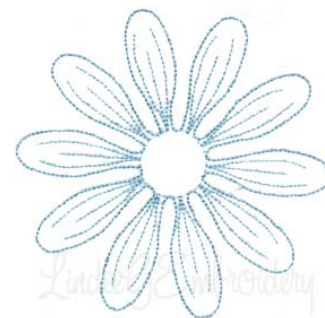

Name: Daisy Quilt block Machine Embroidery Design

SKU: LGE01-lgs00621

Brand: Lindee G Embroidery

Unique Colors: 13 (1 color Stops)

Unique Colors

	Color Name (Color Code)	Manufacturer - Type
	Super White (1001) [No Color Selected]	madeira - rayon
	Dusty Lilac (1263) [No Color Selected]	madeira - rayon
	Crocus (286)	Exquisite - Polyester 1000m

Complete Color Sequence

#		Color Name (Color Code)	Manufacturer - Type
1		Super White (1001) [No Color Selected]	madeira - rayon
2		Super White (1001) [No Color Selected]	madeira - rayon
3		Crocus (286)	Exquisite - Polyester 1000m