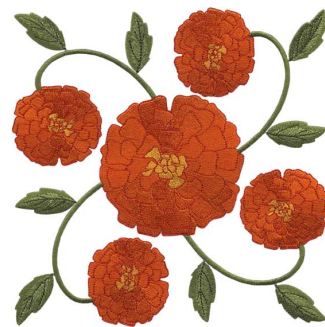

Name: Marigold - Full-size Filled Machine
Embroidery Design

SKU: LGE01-Igq01903

Brand: Lindee G Embroidery

Unique Colors: 13 (27 color Stops)

Unique Colors

	Color Name (Color Code)	Manufacturer - Type
	Super White (1001) [No Color Selected]	madeira - rayon
	Dusty Lilac (1263) [No Color Selected]	madeira - rayon
	Crocus (286)	Exquisite - Polyester 1000m

Complete Color Sequence

#		Color Name (Color Code)	Manufacturer - Type
1		Super White (1001) [No Color Selected]	madeira - rayon
2		Super White (1001) [No Color Selected]	madeira - rayon
3		Crocus (286)	Exquisite - Polyester 1000m